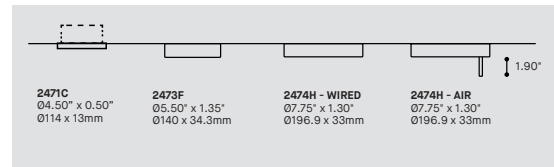

MOUNTING OPTIONS OPTIONS DE MONTAGE