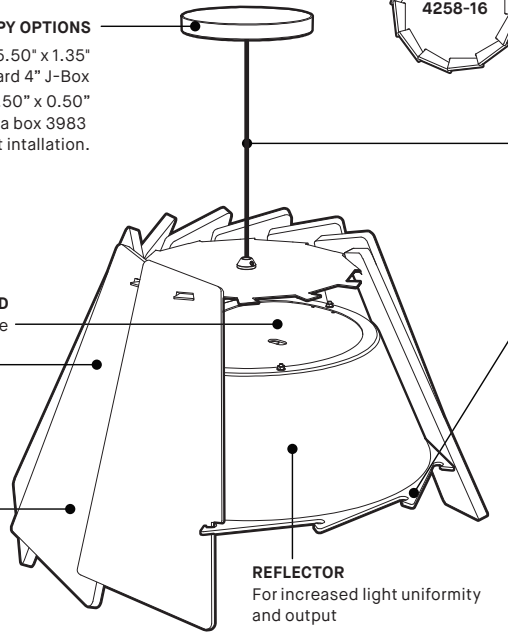

CANOPY OPTIONS

- **2473F Standard Canopy** Ø5.50" x 1.35"
  Mounting on a standard 4" J-Box
- **2471C Low Profile Canopy** Ø4.50" x 0.50"
  Mounting on Eureka box 3983
  Recessed driver for discreet installation.