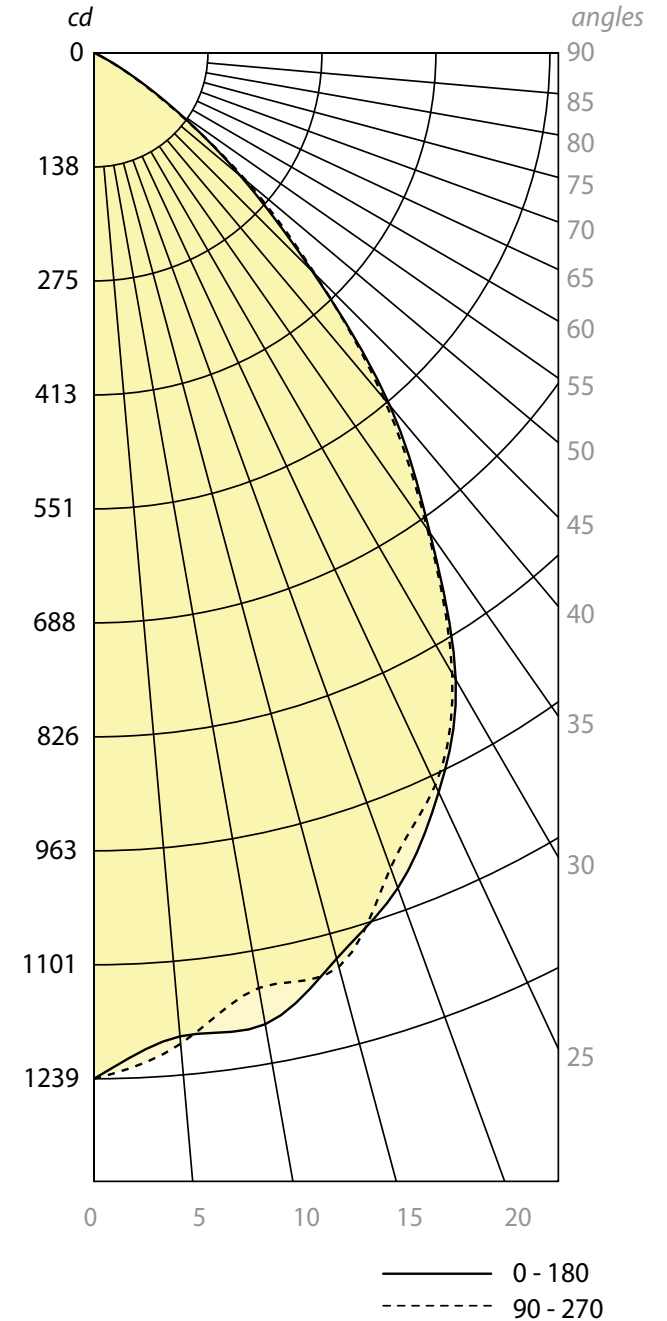

Luminaire spacing criteria

2 luminaires, plane 0: 1.09
2 luminaires, plane 90: 1.07
4 luminaires: 1.10