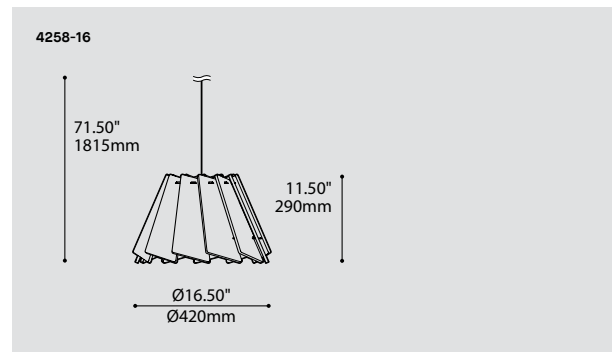

MOUNTING OPTIONS OPTIONS DE MONTAGE