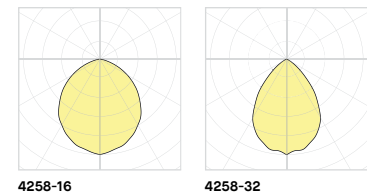

LIGHT DISTRIBUTION