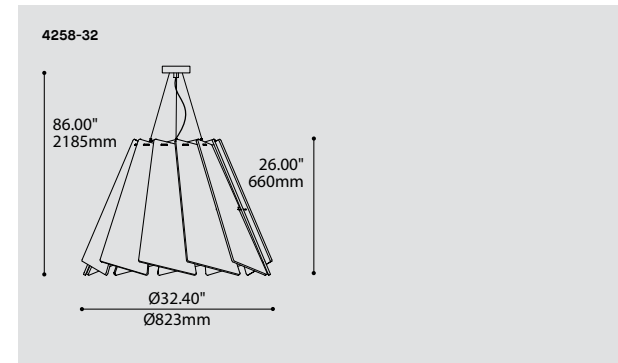

CHF

ORDERING SPECIFICATION SPÉCIFICATION DE COMMANDE

QUICKSHIP		CODE

QS5	QUICKSHIP 5 DAYS - MAXIMUM 5 UNITS	QUICKSHIP 5 JOURS - MAXIMUM 5 UNITÉS
QS10	QUICKSHIP 10 DAYS - MAXIMUM 20 UNITS	QUICKSHIP 10 JOURS - MAXIMUM 20 UNITÉS

MODEL MODÈLE

4258-32	MUTE 32"	4258-32

LIGHT SOURCE SOURCE LUMINEUSE

LED	REGULAR OUTPUT	LED

COLOR TEMPERATURE TEMPÉRATURE DE COULEUR

30	3000K
35	3500K
40	4000K

COLOR RENDERING INDEX (CRI) INDICE DE RENDU DE COULEUR (IRC)

80	80+ CRI	80

VOLTAGE VOLTAGE

120V	120 VOLT
277V	277 VOLT

CONTROL OPTION OPTION DE CONTRÔLE

DV	0-10V DIMMING (120V-277V)
DP	PHASE DIMMING (120V ONLY)
LED DIMMING DRIVER IS STANDARD IN THIS PRODUCT, PLEASE SPECIFY YOUR DIMMING TYPE	

CABLE CÂBLE

AC	AIRCRAFT MOUNTING & CLEAR CABLE, FIELD ADJUSTABLE	AC

CABLE LENGTH LONGUEUR DE CÂBLE

60	60" AIRCRAFT CABLE (STD LENGTH)
**	CUSTOM AIRCRAFT CABLE LENGTH (PLEASE SPECIFY)
FOR OVERALL LENGTH, PLEASE CONTACT YOUR EUREKA REPRESENTATIVE	

MOUNTING MONTAGE

RC2*	ROUND CANOPY/PAVILLON ROND
RC2*	SCREWLESS 0.5" CANOPY (2471C)
*3983 ACCESSORY PROVIDED FOR 2471C CANOPY	

CANOPY FINISH FINI PAVILLON

WHE	WHITE FINE TEXTURE	WHE

SHADE FINISH FINI ABAT-JOUR

CHF	CHARCOAL FELT	CHF

ACRYLIC FINISH FINI ACRYLIQUE

WH	WHITE	WH

ACCESSORY ACCESSOIRE

3983*	DEEP JUNCTION BOX (PROVIDED FOR 2471C CANOPY)
*JUNCTION BOX IS AVAILABLE FOR ADVANCE SHIPPING	

PRODUCT CHARACTERISTICS CARACTÉRISTIQUES DU PRODUIT

DESIGN: Now offered in two formats, this soft, colorful and sound absorbing large format downlight pendant is composed of twelve felt-like acoustic panels surrounding a custom LED light source distributing a uniform and direct light.

INSTALLATION: Easy to install, adjust and level triple aircraft cable mounting with clip-on acoustic panels.

LIGHT SOURCE: Mute features a custom LED light engine supplied with a standard dimming driver (0-10V or phase).

CANOPY: Precision cut chrome top cover plate and white or chrome canopy.

SHADE: The custom CNC cut panels are made from recycled PET bottles and are recyclable. Available in charcoal.

CERTIFIED: c-CSA-us