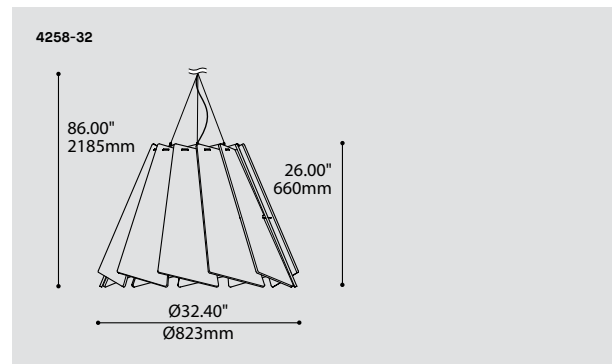

MOUNTING OPTIONS OPTIONS DE MONTAGE