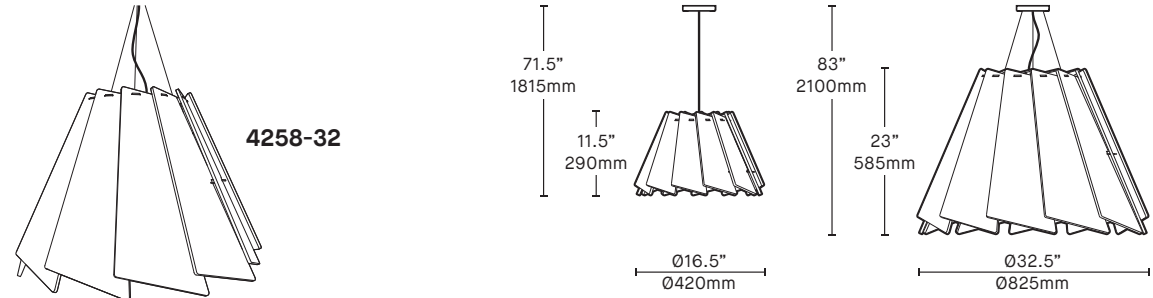

TECHNICAL DATA