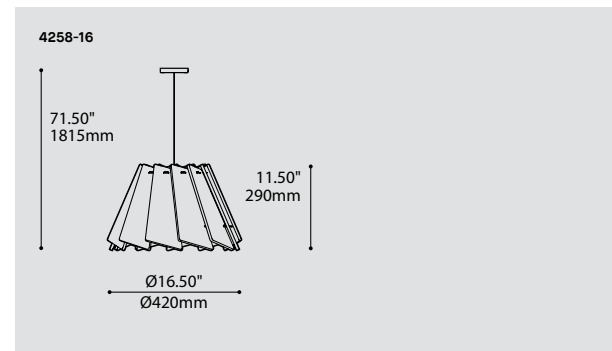

## FINISH FINI

CHF

ORDERING SPECIFICATION	SPÉCIFICATION DE COMMANDE	CODE
<b>QUICKSHIP</b>	QS5 QUICKSHIP 5 DAYS - MAXIMUM 5 UNITS QS10 QUICKSHIP 10 DAYS - MAXIMUM 20 UNITS	
<b>MODEL</b> MODÈLE	<b>4258-16</b> MUTE 16"	<b>4258-16</b>
<b>LIGHT SOURCE</b> SOURCE LUMINEUSE	LED REGULAR OUTPUT	<b>LED</b>
<b>COLOR TEMPERATURE</b> TEMPÉRATURE DE COULEUR	30 3000K 35 3500K 40 4000K	
<b>COLOR RENDERING INDEX (CRI)</b> INDICE DE RENDU DE COULEUR (IRC)	80 80+ CRI	<b>80</b>
<b>VOLTAGE</b> VOLTAGE	120V 120 VOLT 277V 277 VOLT	
<b>CONTROL OPTION</b> OPTION DE CONTRÔLE	DV 0-10V DIMMING (120V-277V) DP PHASE DIMMING (120V ONLY) <small>LED DIMMING DRIVER IS STANDARD IN THIS PRODUCT, PLEASE SPECIFY YOUR DIMMING TYPE</small>	
<b>CABLE</b> CÂBLE	C CLEAR CABLE, FIELD ADJUSTABLE	<b>C</b>
<b>MOUNTING</b> MONTAGE	RC2* ROUND CANOPY/PAVILLON ROND SCREWLESS 0.5" CANOPY (2471C) <small>*3983 ACCESSORY PROVIDED FOR 2471C CANOPY</small>	
<b>CABLE LENGTH</b> LONGUEUR DE CÂBLE	60 60" CABLE (STD LENGTH) ** CUSTOM CABLE LENGTH (PLEASE SPECIFY) <small>FOR OVERALL LENGTH, PLEASE CONTACT YOUR EUREKA REPRESENTATIVE</small>	
<b>CANOPY FINISH</b> FINI PAVILLON	WHE WHITE FINE TEXTURE	<b>WHE</b>
<b>SHADE FINISH</b> FINI ABAT-JOUR	CHF CHARCOAL FELT	<b>CHF</b>
<b>ACRYLIC FINISH</b> FINI ACRYLIQUE	WH WHITE	<b>WH</b>
<b>ACCESSORY</b> ACCESSOIRE	3983* DEEP JUNCTION BOX (PROVIDED FOR 2471C CANOPY) <small>*JUNCTION BOX IS AVAILABLE FOR ADVANCE SHIPPING</small>	