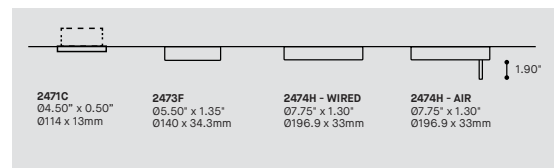

MOUNTING OPTIONS OPTIONS DE MONTAGE